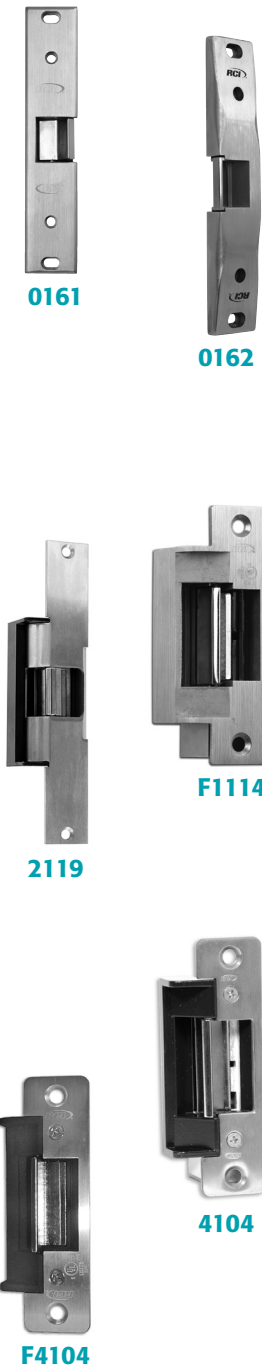

In or Out... we make it Easy!®

RCI	Folger Adam	Von Duprin	HES	Adams Rite	Trine	ROFU
0 SERIES – Commercial Duty (Retrofit & Rim Exit Device)						
0141	–	–	–	–	–	–
0161	310-4	6112	9600	71R1, 74R1	EN-800	1960
0162		6300	9600		4800	
F1 SERIES – Fire-Labeled Heavy-Duty (Centerline Latch Entry)						
F1114 (ANSI)	712 (ANSI)	6211 (ANSI)	7501 (ANSI)	–	–	1450 (ANSI)
F1119	310-2	6215 & 6226	–	–	–	–
2 SERIES – Heavy Duty (Offset & Centerline Latch Entry)						
2114	712	6211	1006J, 1006N, 4500, 5200-501, 7000-701	7170	EN400, EN400RS	1450
2124	732	6210	1006KM	–	EN-435	1430
2134	732	6210	1006KD	–	EN-436	1440
2119	310-2, 310-2¾	6214, 6215, 6224, 6226	1006K2	–	EN-900 EN-950, EN960	–
2314	712, 712-75	6211	1006JFS	7170	EN-400	1403 RADIUS
2324	732	6211WFFS	1006KM-FS	–	–	3440
2334	732	6210FS	1006KD-FS	–	–	3440
2319	310-2, 310-2¾	6214, 6215, 6224, 6226	1006K2FS	–	EN-900, EN-950, EN960	–
4 SERIES – Commercial Duty (Centerline Latch Entry) - with FREE Trim Plate in Every Box**						
4104	–	–	5200-501A	7100	2012RD, 2012RS	1402, 1702
4304	–	–	5200-501A	7100	2012RD, 2012RS	1402
4114	–	–	1006J, 1006N, 4500, 5200-501, 7000-701	7140	2012	1450
4314	–	–	4500, 5200-501, 7000-701	7140	2012, 2012RS	1702, 3402
4107	–	–	5000-503	7130	2678, 2678FS	1403, 1703, 3403
4307	–	–	5000-503	7130	2678, 2678FS	1403, 1703, 3403
4108	–	–	5200-502, 7000-702	7110	2002, 2002WR	1404, 3404
4308	–	–	5200-502, 7000-702	7110	2002, 2002WR	1404, 3404
4119	310-2, 310-2¾	–	7505	–	EN-900 EN-950, EN960	–
4319	310-2, 310-2¾	–	7505	–	EN-900 EN-950, EN960	–
F4 SERIES – Fire Labeled (Centerline Latch Entry)						
F4104	–	–	1006J/4500	–	–	–
F4114	712/732	6211WF	1006J	7240	EN400, EN400RS	1450

Note: The electric strikes in this chart were designed to dimensionally fit in the same jamb cutouts. Some features and specifications may vary.

* Requires Additional Information ** Excludes the 4119, 4319, and F4 Fire Labeled Electric Strikes